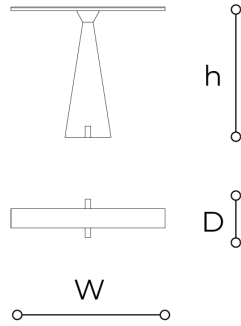

8144/L Traccia

STEFANO TRAVERSO

Italamp

Table lamp in gold calacatta marble, with base support and diffuser in metal with brushed light gold finish.

WORLDWIDE

Dimensions	Light Source	Kg	Dimming	Dimming on request
W 40 - h 34 - D 10	9w - 900 lumen - CRI>90 - 3000K 2700K color temperature on request	5	TOUCH	

NORTH AMERICA

Dimensions	Light Source	Lb	Dimming	Dimming on request
W 16 - h 13 - D 4	9w - 900 lumen - CRI>90 - 3000K 2700K color temperature on request	11	TOUCH	

CODE	Structure METAL	Body MARBLE	Diffuser METHACRYLATE
081440L0 001	OCSP Brushed light gold	CALACATTA GOLD	OPALINE

Note

Technical drawing, dimensions and light sources refer to the main photo variant.

Dimming on request could lead to an increase in the size of the canopy.

For available color variants, consult the technical data sheet.