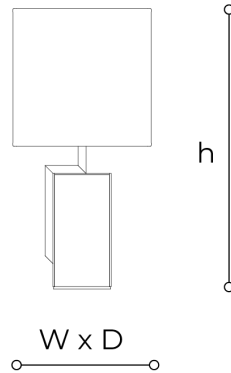

8174/LGV Tinta

STUDIO MAMO

Italamp

Wall, floor and table lamps with ivory fabric diffuser. Metal structure with light gold finish and Vicenza stone.

WORLDWIDE

Dimensions	Light Source	Kg	Dimming	Dimming on request
W 28 - h 57 - D 28	1x10w - E27 led	4	TRIAC	

NORTH AMERICA

Dimensions	Light Source	Lb	Dimming	Dimming on request
W 11 - h 22 - D 11	1x10w - E26 led	9	TRIAC	

CODE	Structure METAL	Body MARBLE	Lampshade FABRIC
08174LGV 001	 OC Light gold	 VICENZA STONE	 GOMERA IVORY

Note

Technical drawing, dimensions and light sources refer to the main photo variant.

Dimming on request could lead to an increase in the size of the canopy.

For available color variants, consult the technical data sheet.