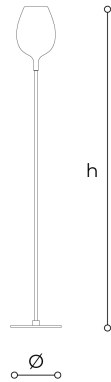

3050/P1

Rosè

DANILO DE ROSSI

Italamp

Collection of suspension, table, floor and wall lamps with rose gold, gold, titanium and transparent shiny coating glass diffusers and metal structure with iron grey, gold or chrome finish.

WORLDWIDE

Dimensions	Light Source	Kg	Dimming	Dimming on request
Ø 26 - h 165	1x7w - E14 Tubular led	8	TRIAC	

NORTH AMERICA

Dimensions	Light Source	Lb	Dimming	Dimming on request
Ø 10 - h 65	1x7w - E12 Tubular led	18	TRIAC	

CODE	Structure METAL	Body GLASS
03050010 001	 C Chrome	 TRANSPARENT
03050010 002	 O Shiny gold	 TRANSPARENT
03050010 003	 CDF Iron grey	 ROSE GOLD COATING
03050010 004	 CDF Iron grey	 GOLD COATING
03050010 005	 CDF Iron grey	 TITANIUM COATING

Note

Technical drawing, dimensions and light sources refer to the main photo variant.

Dimming on request could lead to an increase in the size of the canopy.

For available color variants, consult the technical data sheet.