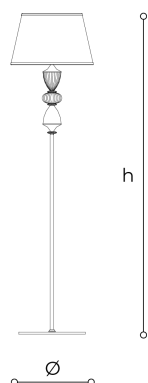

## 8162/P Amelie

ROBERTA VITADELLO

STEFANO TRAVERSO

Italamp

Collection of suspension, table and floor lamps in teak crystal, metal with nickel and white metal finish structure and fabric shades.

### WORLDWIDE

Dimensions	Light Source	Kg	Dimming	Dimming on request
Ø 45 - h 175	1x14w - E27 led	13	TRIAC	

### NORTH AMERICA

Dimensions	Light Source	Lb	Dimming	Dimming on request
Ø 18 - h 69	1x14w - E26 led	29	TRIAC	

CODE	Structure METAL	Lampshade FABRIC	Detail GLASS
08162010 001	<input checked="" type="radio"/> ON Gold nickel <input type="radio"/> NK Shiny nickel <input type="radio"/> B White	<input checked="" type="radio"/> CHINETTE GREY 82	<input type="radio"/> TRANSPARENT

#### Note

Technical drawing, dimensions and light sources refer to the main photo variant.

Dimming on request could lead to an increase in the size of the canopy.

For available color variants, consult the technical data sheet.