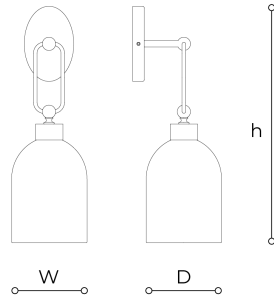

4025/APG Valentina

THDP

Generale

Collection of suspension and wall lamps in metal with brushed gold or iron grey finish and red, smoked or agatha glass diffuser.

WORLDWIDE

| Dimensions | Light Source | Kg | Dimming | Dimming on request |
|--------------------|---------------------------------|----|--------------|--------------------|
| W 17 - h 54 - D 20 | 8w - 900 lumen - CRI>80 - 3000K | 2 | Not included | DALI - CASAMBI |

NORTH AMERICA

| Dimensions | Light Source | Lb | Dimming | Dimming on request |
|------------------|---------------------------------|----|---------|--------------------|
| W 7 - h 21 - D 8 | 8w - 900 lumen - CRI>80 - 3000K | 4 | | |

Note

Technical drawing, dimensions and light sources refer to the main photo variant.

Dimming on request could lead to an increase in the size of the canopy.

For available color variants, consult the technical data sheet.