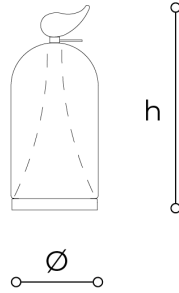

4031/LP Martina

DANILO DE ROSSI

Generale

Cordless table lamp with shaped blown glass with blue shaded or copper finish. White glass internal diffuser. Metal structure with iron grey or brushed copper finish. Crystal detail. Touch sensor for brightness adjustment.

WORLDWIDE

Dimensions	Light Source	Kg	Dimming	Dimming on request
Ø 11 - h 26	2,2w - 250 lumen - CRI>80 - 3000K	1	TOUCH	

NORTH AMERICA

Dimensions	Light Source	Lb	Dimming	Dimming on request
Ø 4 - h 10	2,2w - 250 lumen - CRI>80 - 3000K	2		

CODE	Structure METAL	Body GLASS	Body GLASS
04031LP0 002	COP Brushed copper	SHADED COPPER	WHITE

Note

Technical drawing, dimensions and light sources refer to the main photo variant.

Dimming on request could lead to an increase in the size of the canopy.