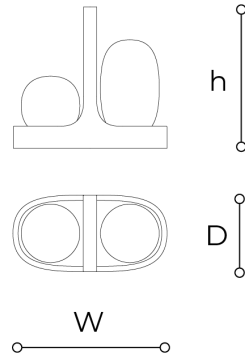

4029/L2

Duo

DEFNE KOZ, MARCO SUSANI

Generale

Cordless lamp with two white removable blown glass diffusers. Structure in plastic material with glossy white finish.

WORLDWIDE

Dimensions	Light Source	Kg	Dimming	Dimming on request
W 29 - h 30 - D 14	4,4w - 500 lumen - CRI>80 - 3000K	1	TOUCH	

NORTH AMERICA

Dimensions	Light Source	Lb	Dimming	Dimming on request
W 11 - h 12 - D 6	4,4w - CRI>80 - 3000K	2		

CODE	Structure METAL	Body RESIN	Body GLASS
04029L20 001	<input checked="" type="radio"/> B White	<input checked="" type="radio"/> WHITE	<input checked="" type="radio"/> WHITE

Note

Technical drawing, dimensions and light sources refer to the main photo variant.

Dimming on request could lead to an increase in the size of the canopy.

For available color variants, consult the technical data sheet.