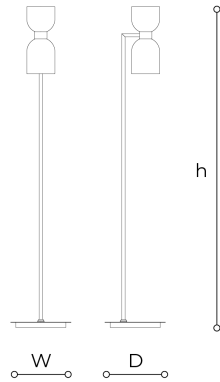

4026/P Caterina

THDP

Generale

Collection of wall, table and floor lamps in metal with brushed gold finish with white and green or white and agatha glass diffusers.

WORLDWIDE

Dimensions	Light Source	Kg	Dimming	Dimming on request
W 30 - h 160 - D 30	6,4w - 740 lumen - CRI>80 - 3000K 2700K color temperature on request	12	TRIAC	

NORTH AMERICA

Dimensions	Light Source	Lb	Dimming	Dimming on request
W 12 - h 63 - D 12	6,4w - 740 lumen - CRI>80 - 3000K 2700K color temperature on request	26		

CODE	Structure METAL	Body GLASS
04026010 001	OSP Brushed gold	<input type="radio"/> WHITE <input checked="" type="radio"/> OLIVE GREEN

Note

Technical drawing, dimensions and light sources refer to the main photo variant.

Dimming on request could lead to an increase in the size of the canopy.

For available color variants, consult the technical data sheet.