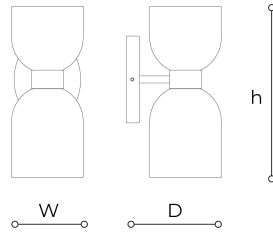

4026/AP2 Caterina

THDP

Generale

Collection of wall, table and floor lamps in metal with brushed gold finish with white and green or white and agatha glass diffusers.

WORLDWIDE

Dimensions	Light Source	Kg	Dimming	Dimming on request
W 14 - h 34 - D 19	6,4w - 740 lumen - CRI>80 - 3000K 2700K color temperature on request	2.5	Not included	 DALI

NORTH AMERICA

Dimensions	Light Source	Lb	Dimming	Dimming on request
W 6 - h 13 - D 7	6,4w - 740 lumen - CRI>80 - 3000K 2700K color temperature on request	6		

CODE	Structure METAL	Diffuser GLASS
04026A20 001	 OSP Brushed gold	<input type="radio"/> WHITE <input checked="" type="radio"/> OLIVE GREEN

Note

Technical drawing, dimensions and light sources refer to the main photo variant.

Dimming on request could lead to an increase in the size of the canopy.

For available color variants, consult the technical data sheet.