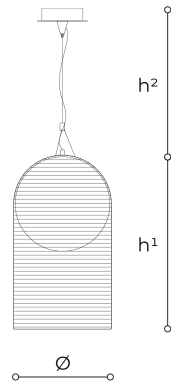

4030/SG

Muna

DANILO DE ROSSI

Generale

Suspension with blown white glass encased in a clear ruled dome with gold or blue shaded finish. Light gold or chrome metal structure.

WORLDWIDE

Dimensions	Light Source	Kg	Dimming	Dimming on request
Ø 30 - h¹ 55 - h² 10-100	15,5w - 2000 lumen - CRI>80 - 3000K	5		DALI - CASAMBI

NORTH AMERICA

Dimensions	Light Source	Lb	Dimming	Dimming on request
Ø 12 - h¹ 22 - h² 4-39	15,5w - 2000 lumen - CRI>80 - 3000K	11		

CODE	Structure METAL	Body GLASS	Diffuser GLASS
04030SG0 001	C Chrome	SHADED MIDNIGHT BLUE	WHITE
04030SG0 002	OC Light gold	GOLD SHADED	WHITE

Note

Technical drawing, dimensions and light sources refer to the main photo variant.

Dimming on request could lead to an increase in the size of the canopy.

For available color variants, consult the technical data sheet.