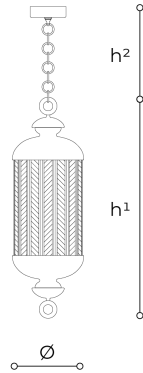

215/S26 Fata Morgana

EDWARD VAN VLIET

Generale

Collection of pendant, floor, table and wall lamps in metal with iron grey, antique burnished or antique gold finish and carved glass diffuser.

WORLDWIDE

Dimensions	Light Source	Kg	Dimming	Dimming on request
Ø 26 - h ¹ 81 - h ² 10-100	28w - 1930 lumen - CRI>80 - 3000K 2700K color temperature on request	16	Not included	CASAMBI

NORTH AMERICA

Dimensions	Light Source	Lb	Dimming	Dimming on request
Ø 10 - h ¹ 32 - h ² 4-39	28w - 1930 lumen - CRI>80 - 3000K 2700K color temperature on request	35		

CODE	Structure METAL	Diffuser GLASS
00215260 002	BRA Antique burnished	<input type="radio"/> TRANSPARENT
00215260 001	OA Antique gold	<input type="radio"/> TRANSPARENT
00215260 003	CDF Iron grey	<input type="radio"/> TRANSPARENT
00215261 001	OA Antique gold	<input type="radio"/> TRANSPARENT
00215261 002	BRA Antique burnished	<input type="radio"/> TRANSPARENT

Note

Technical drawing, dimensions and light sources refer to the main photo variant.

Dimming on request could lead to an increase in the size of the canopy.

For available color variants, consult the technical data sheet.