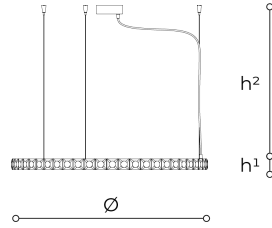

2391/90

Aura

ITALAMP STUDIO

Generale

Pendant in metal with satin bronze, satin gold or satin silver finish. Glass diffusers in amber or transparent krek finish. Available in different dimensions.

WORLDWIDE

Dimensions	Light Source	Kg	Dimming	Dimming on request
Ø 90 - h ¹ 5 - h ² 10-100	51w - 6100 lumen - CRI>90 - 3000K 2700K color temperature on request	5.5	Not included	DALI

NORTH AMERICA

Dimensions	Light Source	Lb	Dimming	Dimming on request
Ø 35 - h ¹ 2 - h ² 4-39	51w - 6100 lumen - CRI>90 - 3000K 2700K color temperature on request	12		

CODE	Structure METAL	Diffuser GLASS
02391900 003	AS Satin Silver	TRANSPARENT KREK
02391900 001	OS Satin gold	KREK AMBER
02391900 002	BS Satin bronze	KREK AMBER
02391900 004		
02391900 005		

Note

Technical drawing, dimensions and light sources refer to the main photo variant.