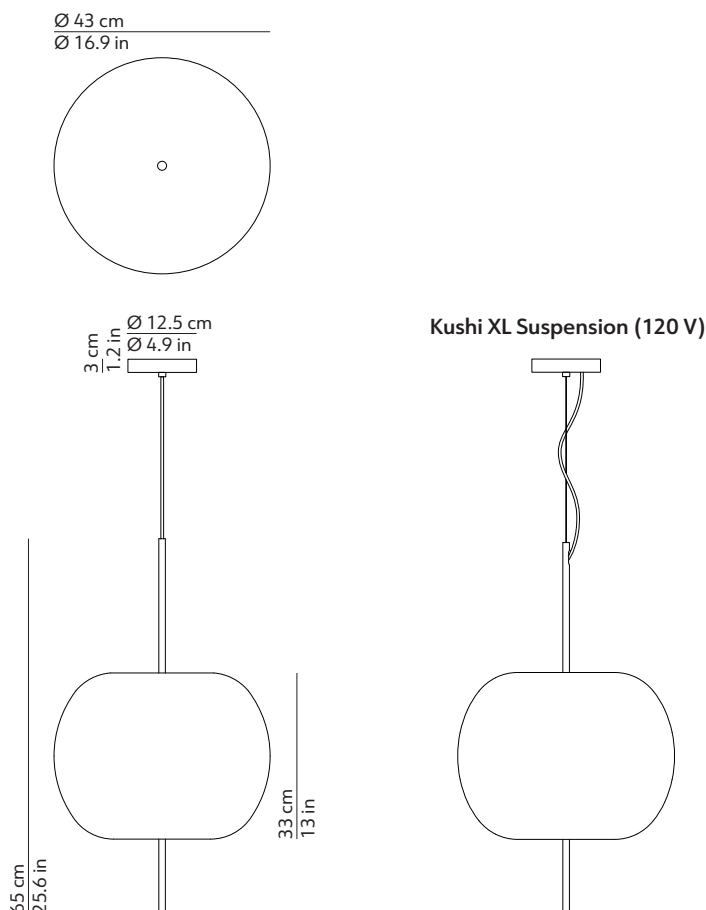

CODES

220-240 V	
K218105N	black
K218105O	brass
K218105R	copper

120 V	
K218105NUS	black
K218105OUS	brass
K218105RUS	copper

TECHNICAL DATA

Light source type	E27 / E26 (120 V)
Lamp power	2 x 70 W max
Feeding	220-240 V / 120 V
Dimmable	Yes

TECHNICAL DRAWINGS

PRODUCT INFORMATION

Installation	Suspension
Net weight	5.67 kg / 12.47 lbs

Structure	
Colour	Black RAL9005
Finish	Matte
Material	Coated metal

Colour	Brass or copper
Finish	Shiny
Material	Plated metal

Diffuser	
Colour	White
Finish	Matte
Material	Two layers of mouth blown glass

Cable	
Lenght	158 cm / 62.2 in
Colour	Transparent
Material	PVC

Canopy	
Colour	White
Finish	Matte
Material	Metal

PACKAGING

Box 1	Structure
Dimensions L x W x H	14.5 x 14.5 x 34 cm / 5.7 x 5.7 x 13.4 in
Volume	0.007 m ³ / 0.252 ft ³
Gross weight	1.00 kg / 2.20 lbs

Box 2	Diffuser
Dimensions L x W x H	51 x 51 x 42 cm / 20.1 x 20.1 x 16.5 in
Volume	0.109 m ³ / 3.858 ft ³
Gross weight	4.80 kg / 10.56 lbs

Box 3	Counterweight
Dimensions L x W x H	8 x 6 x 24 cm / 3.1 x 2.4 x 9.4 in
Volume	0.001 m ³ / 0.041 ft ³
Gross weight	1.40 kg / 3.08 lbs