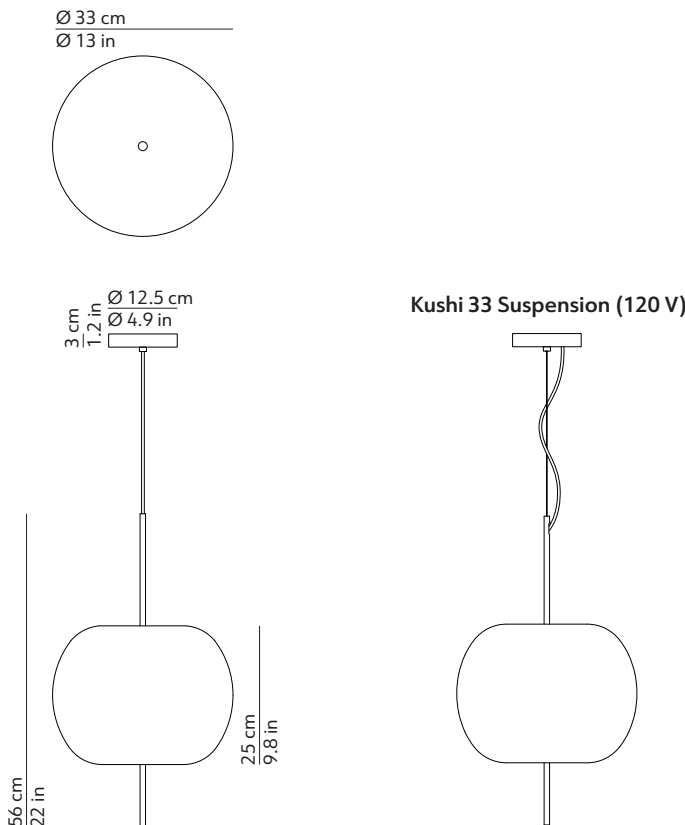

TECHNICAL DRAWINGS

CODES

220-240 V
K221105N black
K221105O brass
K221105R copper

120 V
K221105NUS black
K221105OUS brass
K221105RUS copper

TECHNICAL DATA

Light source type E27 / E26 (120 V)
Lamp power 1 x 30 W max
Feeding 220-240 V / 120 V
Dimmable Yes

PRODUCT INFORMATION

Installation Suspension
Net weights 3.50 kg / 7.70 lbs

Structure
Colour Black RAL9005
Finish Matte
Material Coated metal

Colour Brass or copper
Finish Shiny
Material Plated metal

Diffuser
Colour White
Finish Matte
Material Two layers of mouth blown glass

Cable
Length 160 cm / 62.9 in
Colour Transparent
Material PVC

Canopy
Colour White
Finish Matte
Material Metal

PACKAGING

Box 1 Structure
Dimensions L x W x H 18.5 x 18.5 x 34 cm / 7.3 x 7.3 x 13.4 in
Volume 0.012 m³ / 0.411 ft³
Gross weight 1 kg / 2.2 lbs

Box 2 Diffuser
Dimensions L x W x H 40 x 40 x 33 cm / 15.7 x 15.7 x 13 in
Volume 0.053 m³ / 1.865 ft³
Gross weight 3.5 kg / 7.7 lbs