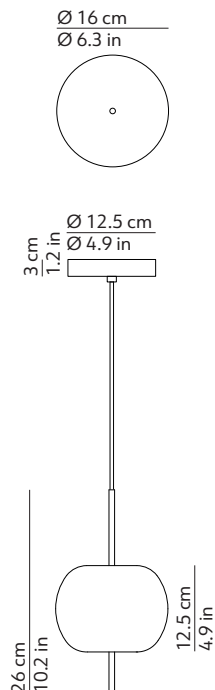

TECHNICAL DRAWINGS

CODES

220-240 V
 K226105N black
 K226105O brass
 K226105R copper

120 V
 K226105NUS black
 K226105OUS brass
 K226105RUS copper

TECHNICAL DATA

Light source type G9
 Lamp power 1 x 25 W max
 Feeding 220-240 V / 120 V
 Dimmable Yes

PRODUCT INFORMATION

Installation Suspension
 Net weights 0.76 kg / 1.67 lbs

Structure
 Colour Black RAL9005
 Finish Matte
 Material Coated metal

Colour Brass or copper
 Finish Shiny
 Material Plated metal

Diffuser
 Colour White
 Finish Matte
 Material Two layers of mouth blown glass

Cable
 Length 180cm / 70.9 in
 Colour Transparent
 Material PVC

Canopy
 Colour White
 Finish Matte
 Material Metal

PACKAGING

Box 1 Structure
 Dimensions L x W x H 14 x 14 x 23 cm / 5.5 x 5.5 x 9.1 in
 Volume 0.005 m³ / 0.159 ft³
 Gross weight 0.57 kg / 1.25 lbs

Box 2 Diffuser
 Dimensions L x W x H 24 x 24 x 20 cm / 9.4 x 9.4 x 7.9 in
 Volume 0.012 m³ / 0.407 ft³
 Gross weight 0.9 kg / 1.98 lbs