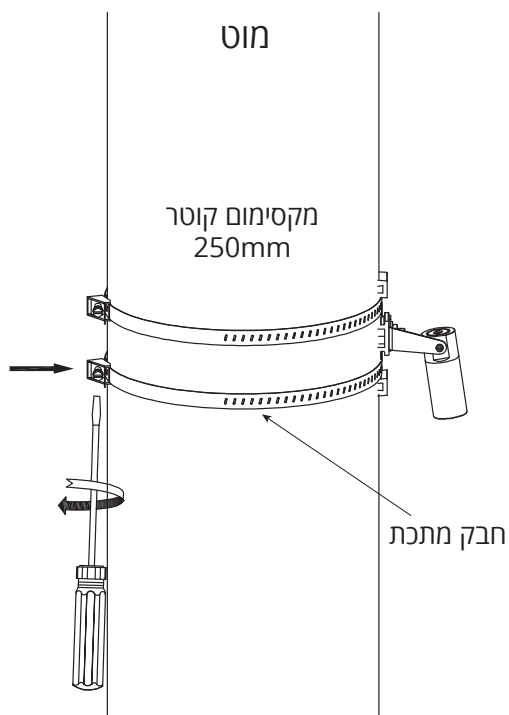

Mood Tree

Installation manual

Technolite

www.tlite.co.il

01

02

03

04

Inspired by light